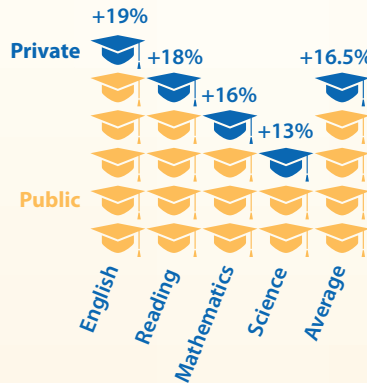

Graduate Preparedness

for College Coursework

A greater percentage of ACT-tested graduates of private schools are prepared for college coursework.